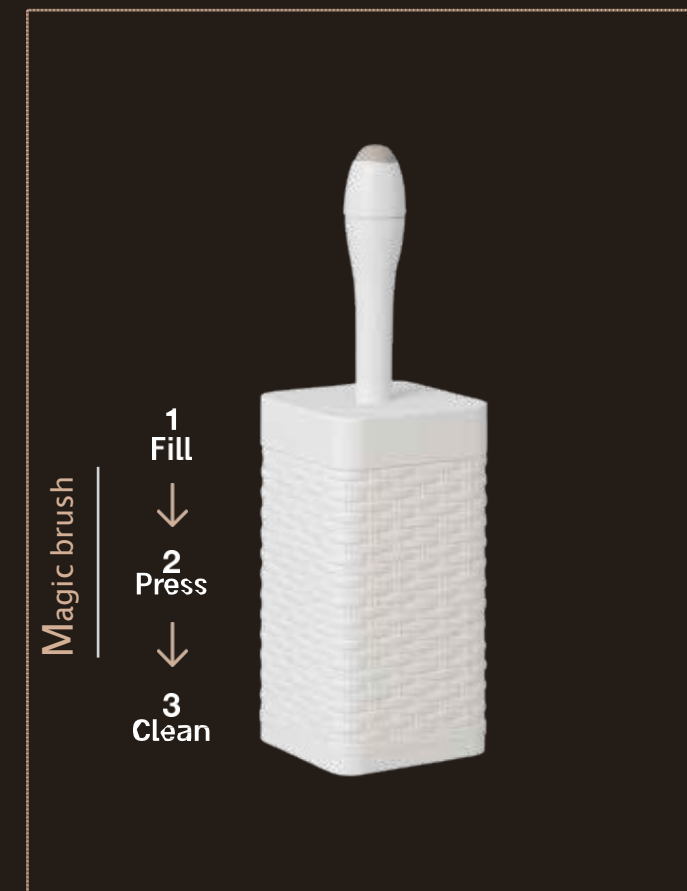

Square Magic Toilet Brush

Square Toilet Brush is designed with it's fresh, clean contemporary Rattan look. An internal soap dispenser container for your favorite cleaning material. Just Fill, Press and Clean. Tall Housing. Solid and well constructed.

N° 205570	
Master Qt-PCs	6
40 Hc Container Qt-PCs	8,640
Product Weight - Kg / Lb	0.400 Kg / 0.88 Lb
Product Size - Cm / Int'	121 x 121 x 41.5 cm 4.76" x 4.76" x 16.33"

Design registration