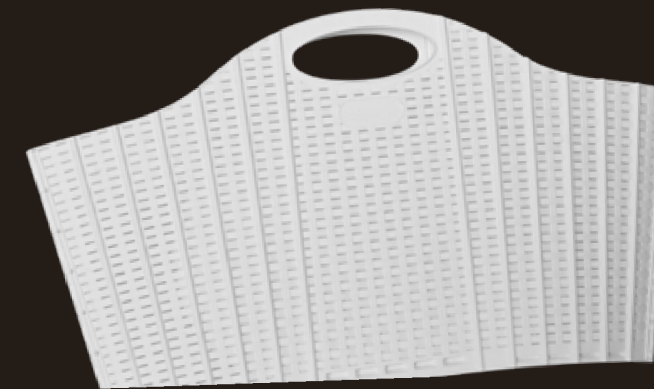

Folding Position

For combatable storage & Space saving

Folding Position

For combatable storage & Space saving