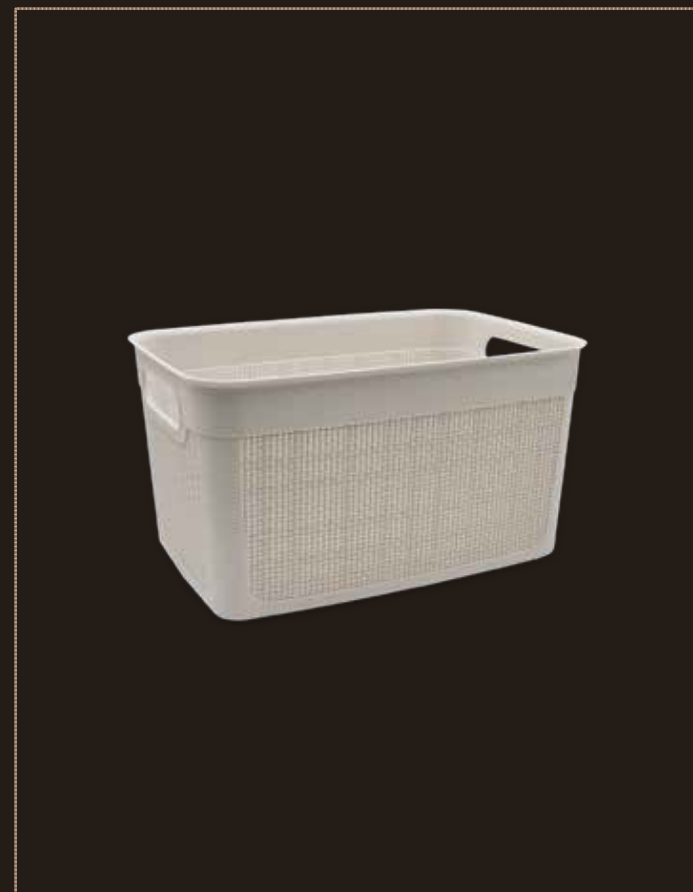

Fiber Box

The new fresh light-Up design for laundry room

N° 224339 **7** ^{Lit} / **1.85** Gal.

Master Qt-PCs	6
40 Hc Container Qt-PCs	15,120
Product Weight - Kg / Lb	0.29 Kg / 0.64 Lb
Product Size - Cm / Int'	30 x 20.6 x 37.3 cm 11.8" x 8.11" x 14.7"

Design registration