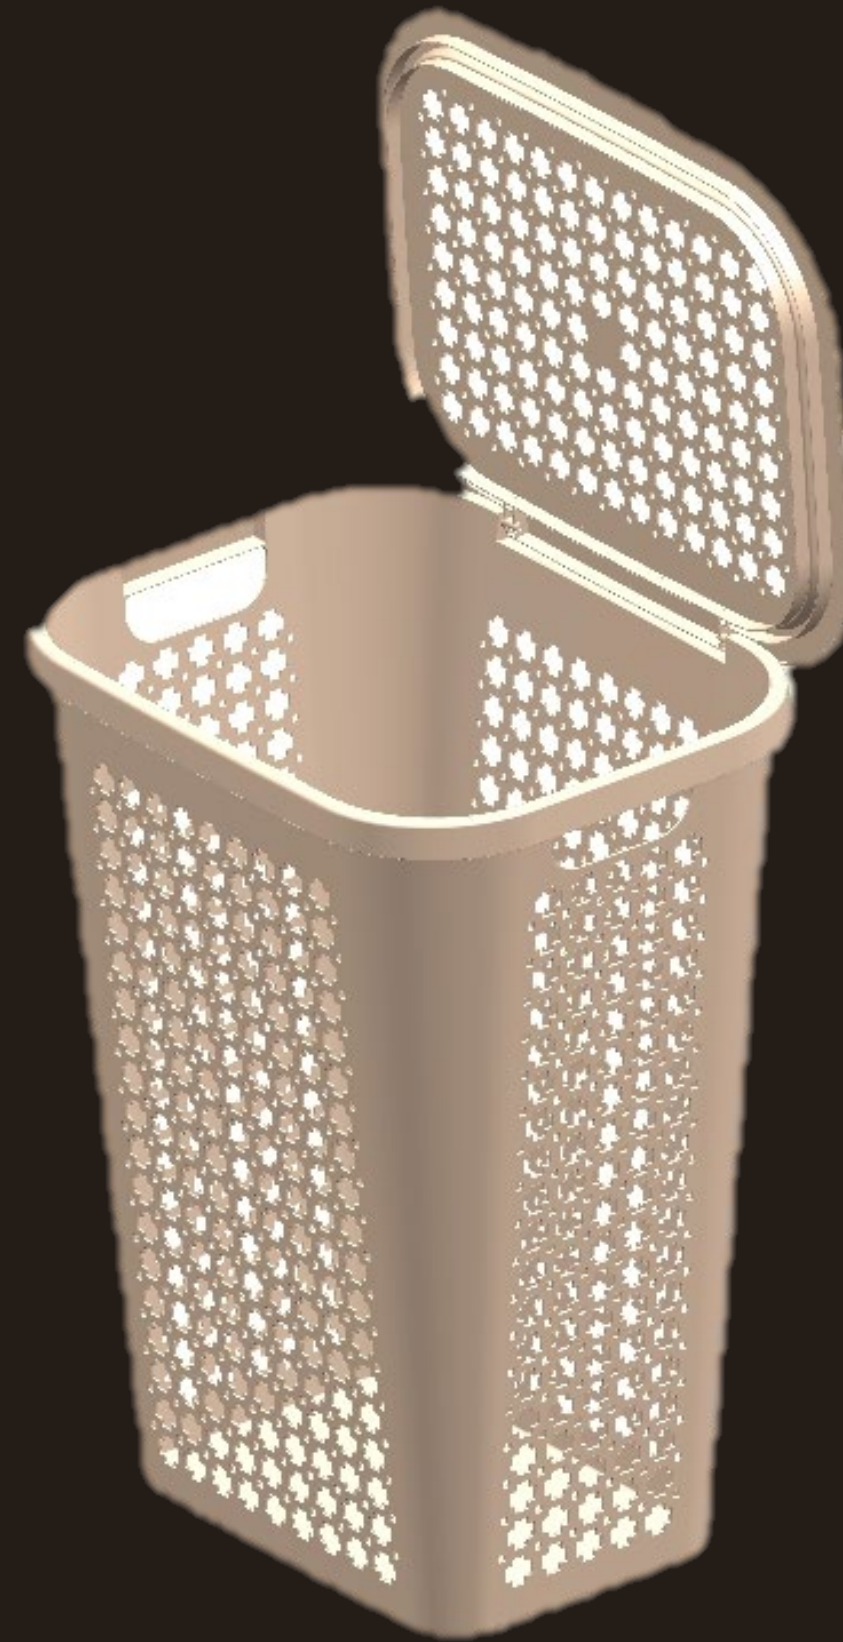

50 Li – Laundry Hamper – The RONY Design

Size

42.5 x 32.8 x 58.3 Cm

16.7" x 12.9" x 22.9»

PCs per carton - 6

Master carton size –

42.7 x 32.5 x 72 Cm

16.8" x 12.8" x 28.34"

CBM – 0.1

40 Ft HC container loading

With Pallets

3,168 PCs = 528 Cartons