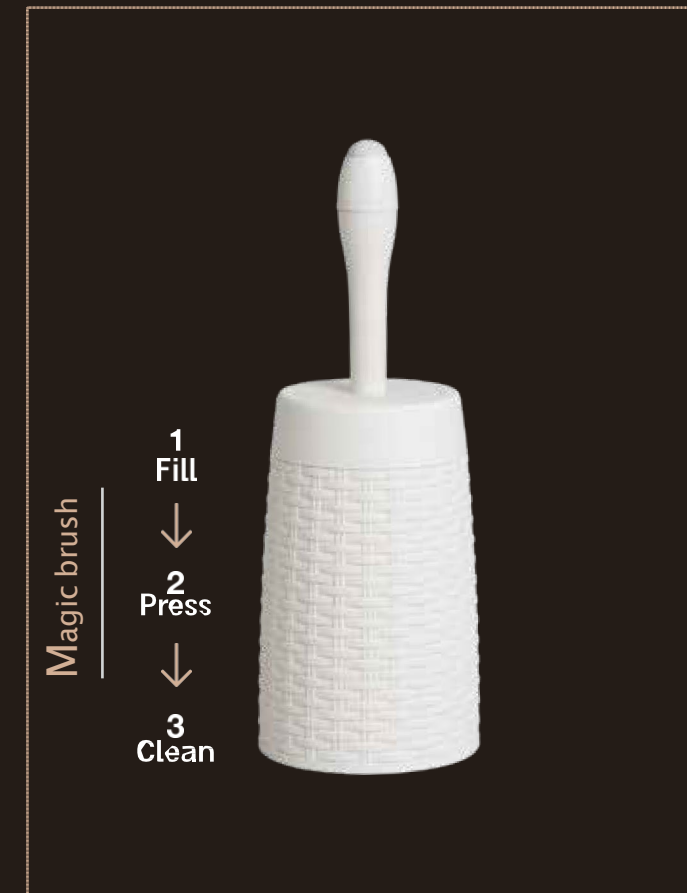

An Innovative Technology To Improve Everyday Healthful Living
Just press and clean!
A special internal container for your favorite liquid cleanser.

Magic Toilet Brush

Round Magic Toilet Brush

Innovative Rattan Design. An internal soap dispenser container for your favorite cleaning material. Just Fill, Press and Clean. Tall Housing. Solid and well constructed.

N° 196442	
Master Qt-PCs	6
40 Hc Container Qt-PCs	5,280
Product Weight - Kg / Lb	0.45 Kg / 1Lb
Product Size - Cm / Int'	15 x 42.5 cm 5.9" x 16.73"

Design registration