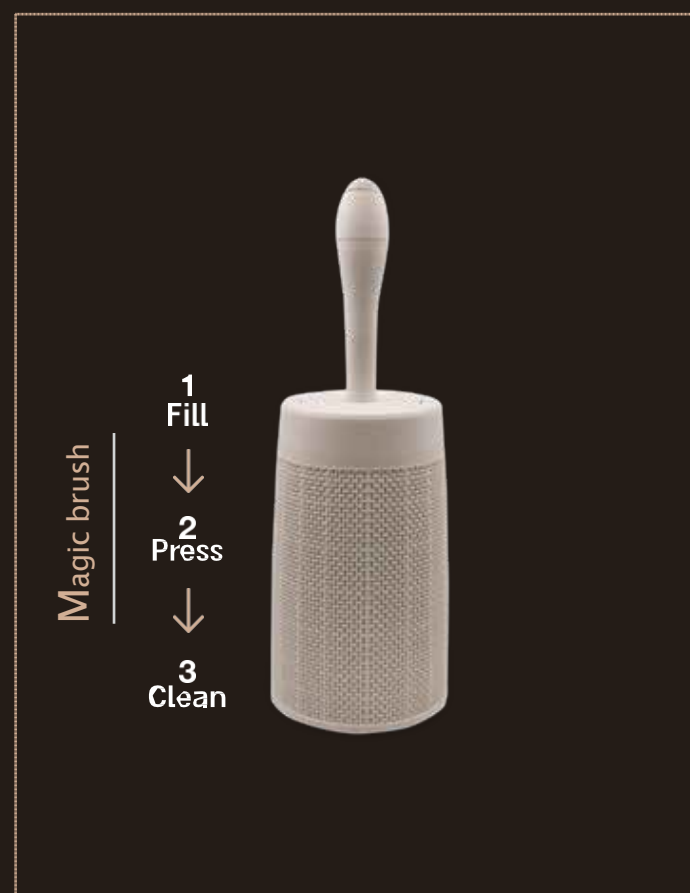

Fiber Round Bin

The new fresh light-Up design for laundry room

N° 224230 **7** Liter / **1.85** Gal.

Master Qt-PCs	6
40 Hc Container Qt-PCs	3,402
Product Weight - Kg / Lb	0.545 Kg / 1.20 Lb
Product Size - Cm / Int'	22.5 x 28.5 cm 8.8" x 11.22"

Design registration

Fiber Round Toilet Brush

The new fresh light-Up design for laundry room

N° 224229

Master Qt-PCs	6
40 Hc Container Qt-PCs	5,280
Product Weight - Kg / Lb	0.45 Kg / 0.99 Lb
Product Size - Cm / Int'	15 x 42.5 cm 5.9" x 16.73"

Design registration